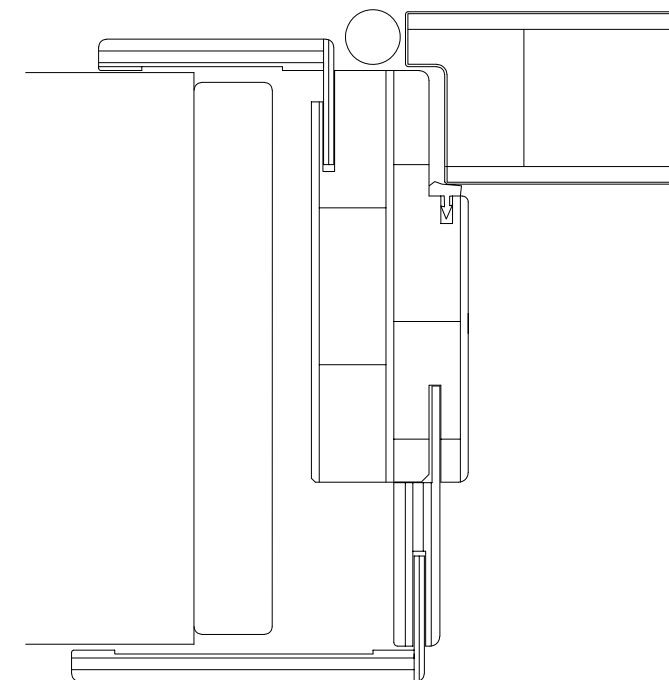

Precious details
 Telescopic casings 90/70 mm, upper edging hardware in silver color, magnetic lock seals and door surfaces in matching colours. A READY DOORS door stands out for its carefully executed details as well.

2FG*

2FV*

* non in pronta consegna / available to order / livraison immédiate non disponible

Struttura
Structure
Structure

Sezione prolungamento imbotte

Sezione vano passaggio