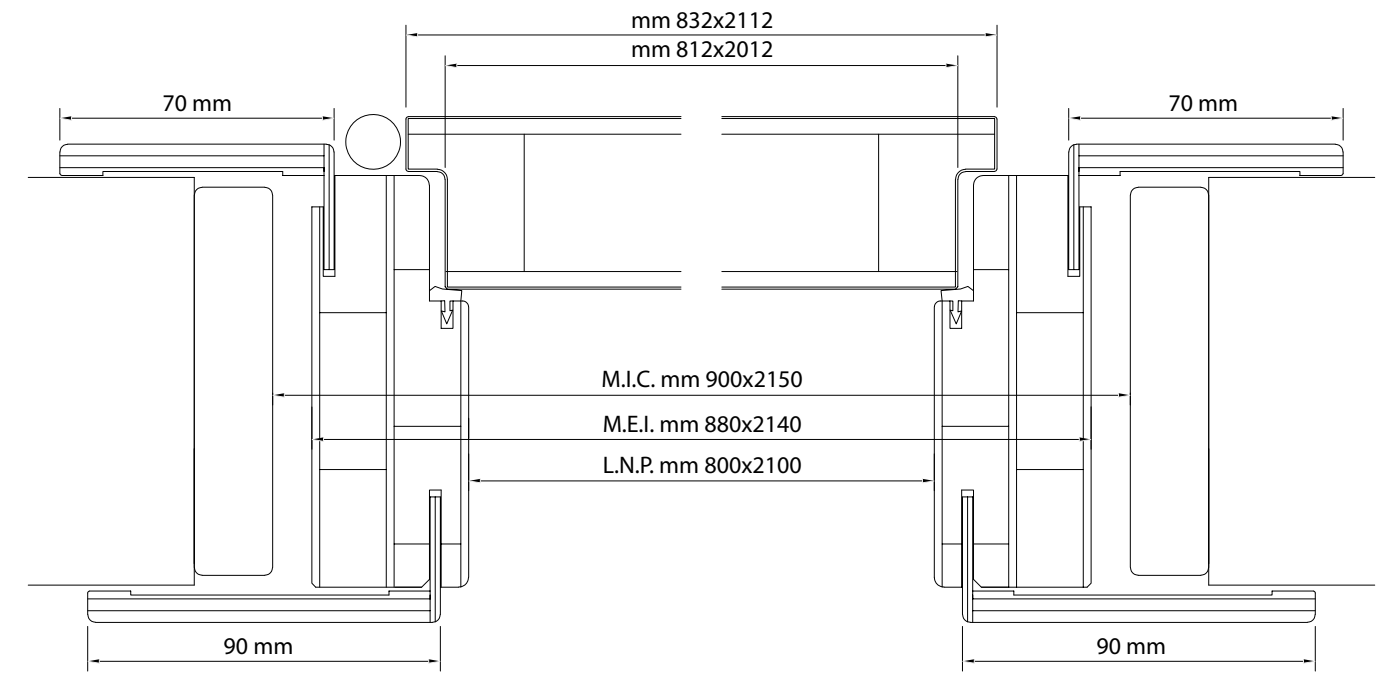

Precious details
 Telescopic casings 90/70 mm, upper edging hardware in silver color, magnetic lock seals and door surfaces in matching colours. A READY DOORS door stands out for its carefully executed details as well.

E01 verticale

E01 orizzontale

E02*

1FM*

1F*

2FE*

3FE*

4FE*

2FG*

2FV*

* non in pronta consegna / available to order / livraison immédiate non disponible

Struttura
Structure
Structure

Sezione prolungamento imbotte

Sezione vano passaggio